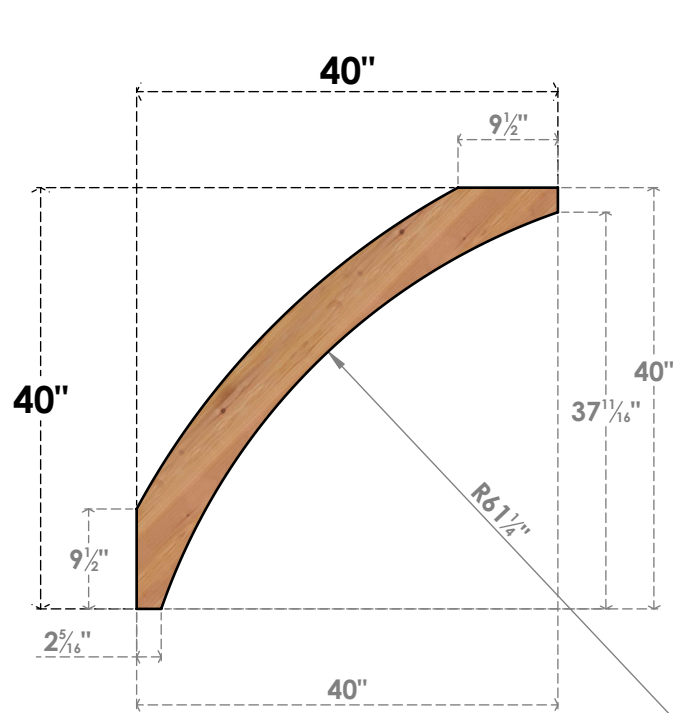

BRC06X40X40THR00SWR

5 1/2"W X 40"D X 40"H THORTON SMOOTH BRACE, WESTERN RED CEDAR

SIDE

FRONT

EKENA MILLWORK
 2300 WEST MAIN ST.
 CLARKSVILLE, TX 75426
 TOLL FREE: 866-607-0453
 WWW.EKENAMILLWORK.COM

NOTES

1. INSTALLATION TO BE COMPLETED IN ACCORDANCE WITH MANUFACTURER'S SPECIFICATIONS.
2. DRAWING MAY NOT BE TO SCALE
3. THIS DRAWING IS INTENDED FOR DESIGN AND PLANNING PURPOSES ONLY.
4. ALL INFORMATION CONTAINED HEREIN WAS CURRENT AT THE TIME OF DEVELOPMENT BUT MUST BE REVIEWED AND APPROVED BY THE PRODUCT MANUFACTURER TO BE CONSIDERED ACCURATE.
5. PRODUCTS ARE NOT KILN DRIED. THIS ITEM IS UNIQUE AND WILL CONTAIN THE NATURAL VARIATIONS THAT THE WOOD SPECIES OFFERS. THIS MAY RESULT IN VARIATIONS UP TO 1/4"